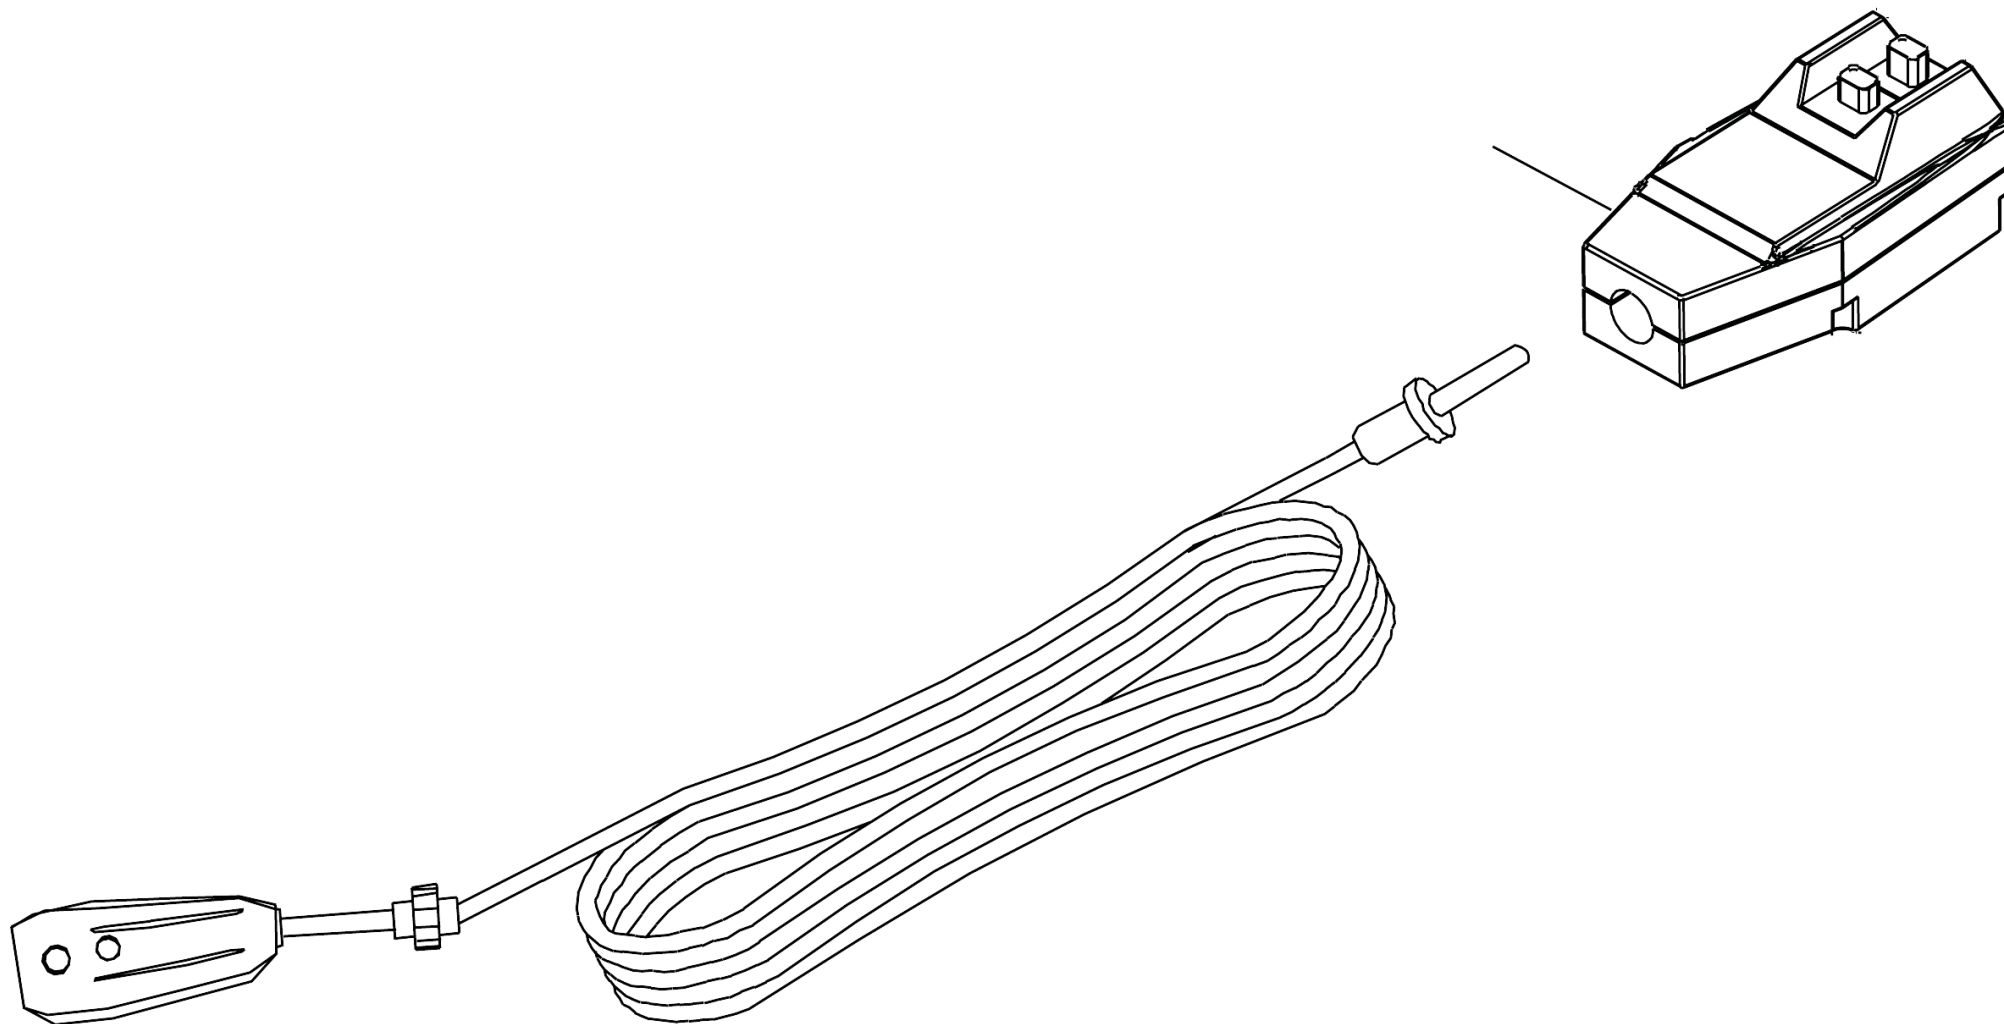

Spare parts list (1.106-201.0) K1800PS

Table of contents

K1800PS (1.106-201.0)	3
10 Individual Parts	4
20 Electric Box	6
30 Accessories	8

K1800PS (1.106-201.0)

POS	Description	Quantity	Unit
10	Individual Parts	1	PC
20	Electric Box	1	PC
30	Accessories	1	PC

10 Individual Parts

POS	Article no.	Description	Quantity	Unit
1	8.755-855.0	SPARE, SOAP TANK COVER, K1700/1800 EPW	1	PC
2	8.755-856.0	SPARE, BUCKET, K1700/1800 EPW	1	PC
3	8.755-859.0	KIT, DETERGENT TANK, K-SERIES EPW	1	PC
4	8.755-860.0	KIT, 8" WHEEL, K1700/K1800 EPW	1	PC