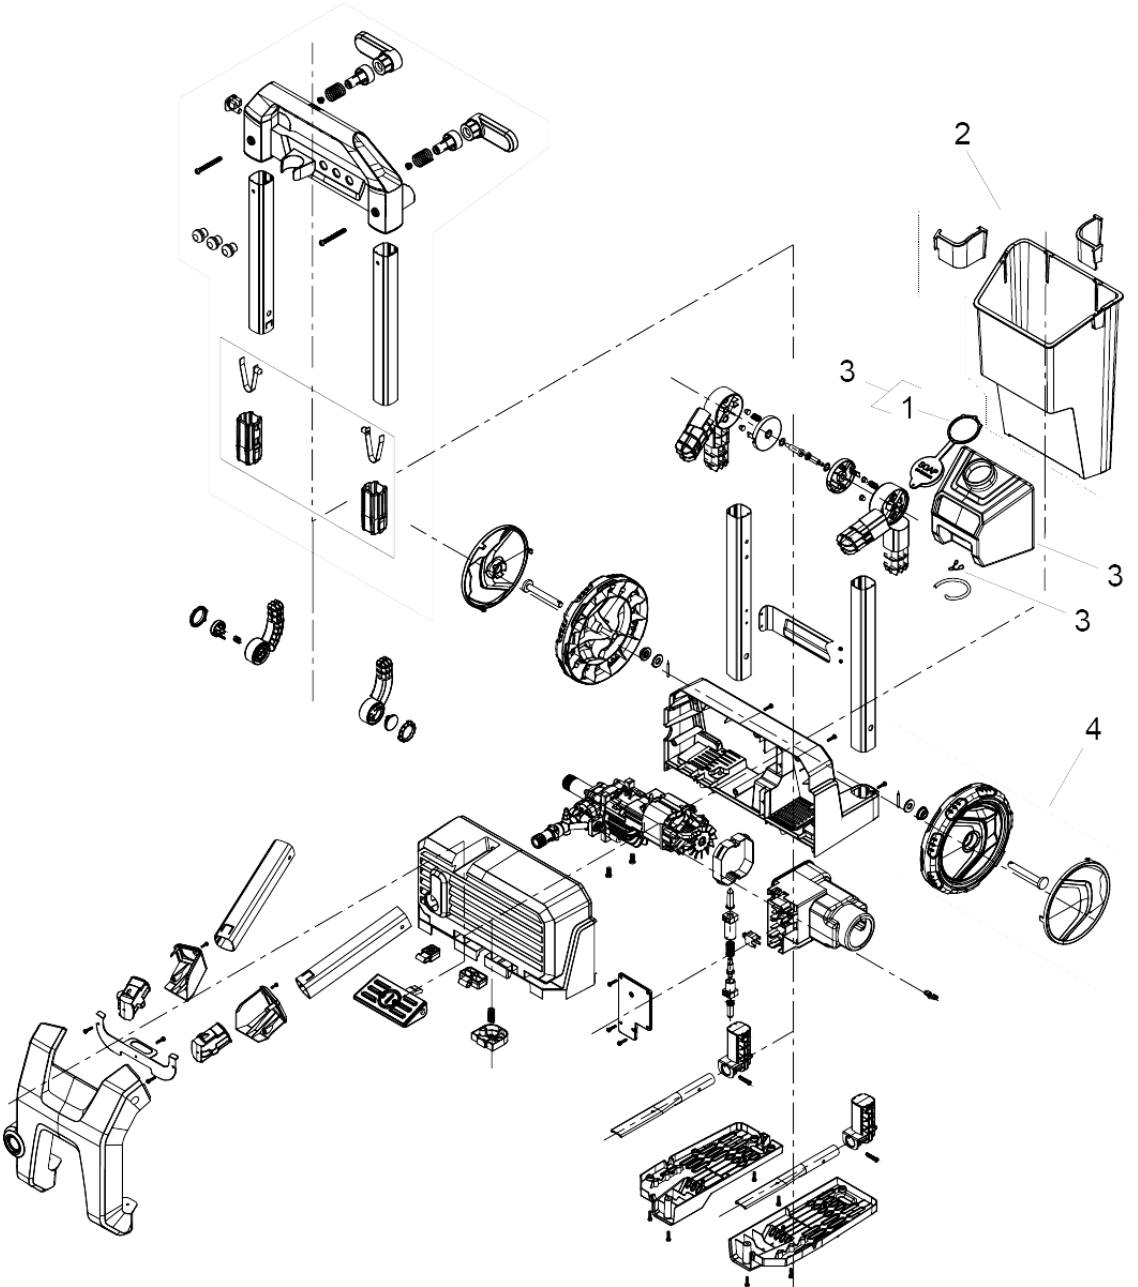

Spare parts list (1.106-201.0) K1800PS

Table of contents

K1800PS (1.106-201.0)	3
10 Individual Parts	4
20 Electric Box	6
30 Accessories	8

K1800PS (1.106-201.0)

POS	Description	Quantity	Unit
10	Individual Parts	1	PC
20	Electric Box	1	PC
30	Accessories	1	PC

10 Individual Parts

POS	Article no.	Description	Quantity	Unit
1	8.755-855.0	SPARE, SOAP TANK COVER, K1700/1800 EPW	1	PC
2	8.755-856.0	SPARE, BUCKET, K1700/1800 EPW	1	PC
3	8.755-859.0	KIT, DETERGENT TANK, K-SERIES EPW	1	PC
4	8.755-860.0	KIT, 8" WHEEL, K1700/K1800 EPW	1	PC

20 Electric Box

POS	Article no.	Description	Quantity	Unit
1	8.759-754.0	Plug GFCI for Universal Motor 125VAC 15A	1	PC

30 Accessories

POS	Article no.	Description	Quantity	Unit
1	8.759-751.0	Trigger Gun-Lance M22 Kit brass valve	1	PC
2	8.759-752.0	High pressure hose 25' Yellow	1	PC
3	8.755-853.0	SPARE, NOZZLE PACK, K1700/1800 EPW	1	PC
4	8.755-846.0	TURBO NOZZLE, QC, ELECTRIC PKG	1	PC
5	8.755-847.0	GARDEN HOSE CONNECTION, METAL PKG	1	PC
6	8.755-848.0	SURFACE CLEANER, 11" PKG, K1700-K2000	1	PC
7	8.756-997.0	Cannon, Foam, 4000 PSI, 1 Liter Bottle	1	PC
8	8.759-750.0	Trigger Gun M22 brass valve	1	PC
9	8.756-307.0	SPARE, WAND, K1900/2000 EPW	1	PC