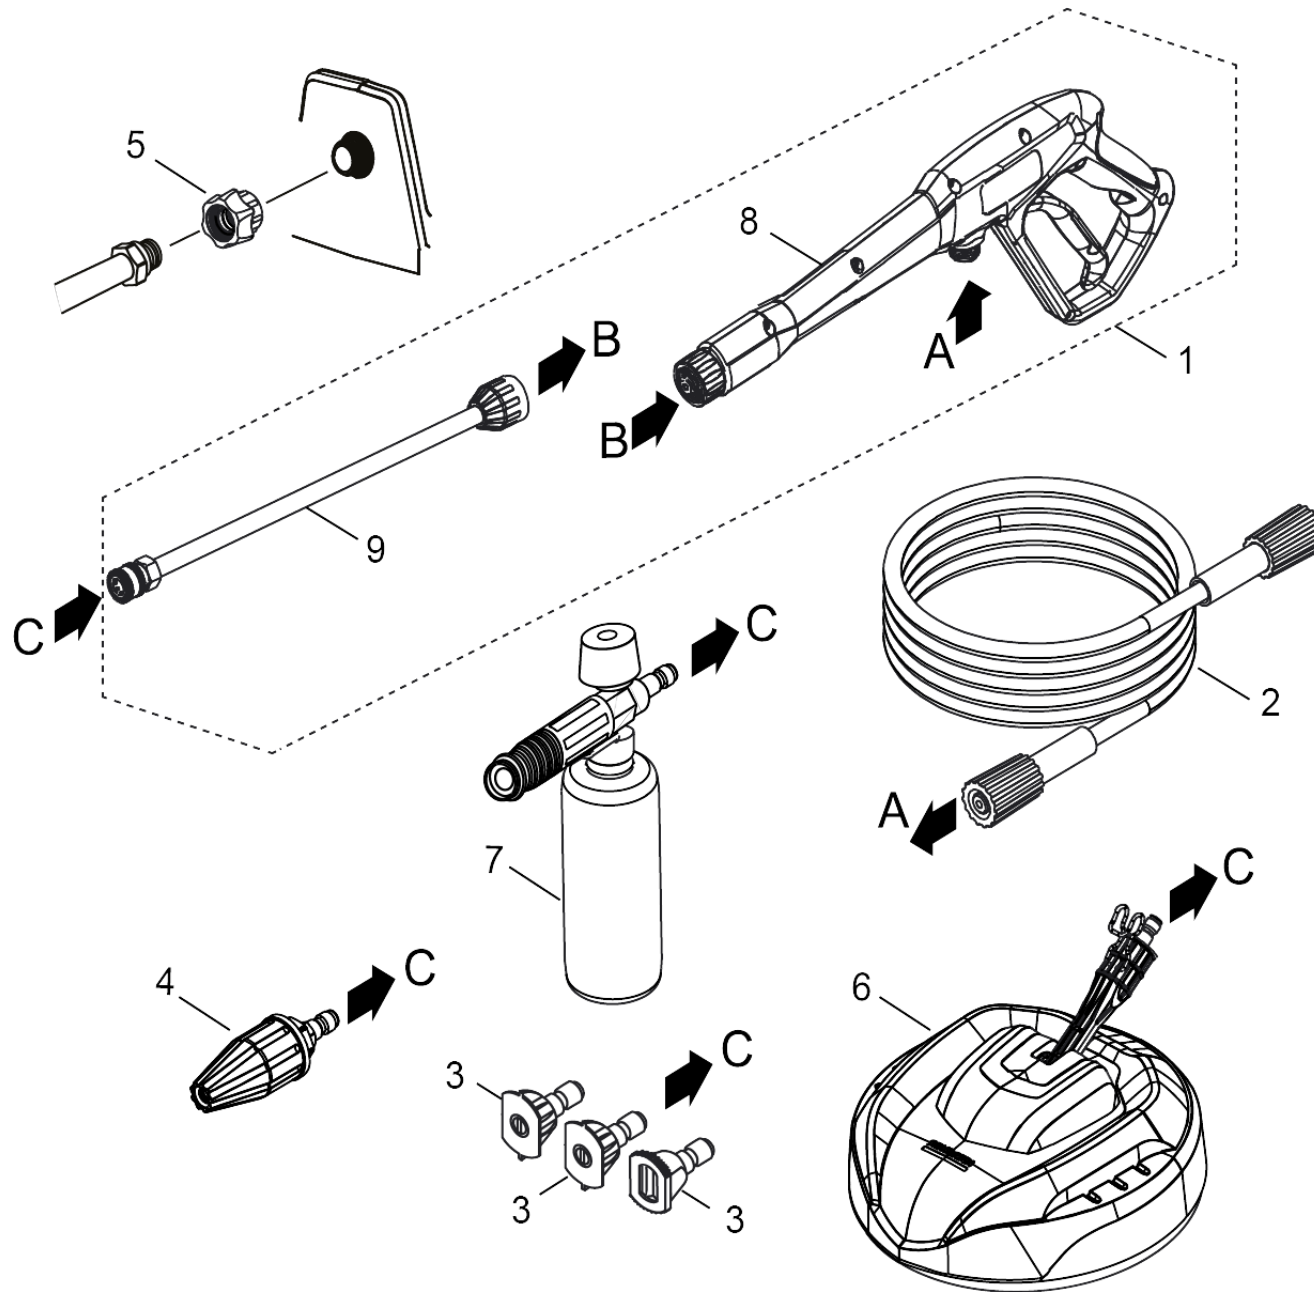

Spare parts list (1.106-201.0) K1800PS

Table of contents

K1800PS (1.106-201.0)	3
10 Individual Parts	4
20 Electric Box	6
30 Accessories	8

K1800PS (1.106-201.0)

POS	Description	Quantity	Unit
10	Individual Parts	1	PC
20	Electric Box	1	PC
30	Accessories	1	PC

10 Individual Parts

POS	Article no.	Description	Quantity	Unit
1	8.755-855.0	SPARE, SOAP TANK COVER, K1700/1800 EPW	1	PC
2	8.755-856.0	SPARE, BUCKET, K1700/1800 EPW	1	PC
3	8.755-859.0	KIT, DETERGENT TANK, K-SERIES EPW	1	PC
4	8.755-860.0	KIT, 8" WHEEL, K1700/K1800 EPW	1	PC

20 Electric Box

POS	Article no.	Description	Quantity	Unit
1	8.759-754.0	Plug GFCI for Universal Motor 125VAC 15A	1	PC

30 Accessories

POS	Article no.	Description	Quantity	Unit
1	8.759-751.0	Trigger Gun-Lance M22 Kit brass valve	1	PC
2	8.759-752.0	High pressure hose 25' Yellow	1	PC
3	8.755-853.0	SPARE, NOZZLE PACK, K1700/1800 EPW	1	PC
4	8.755-846.0	TURBO NOZZLE, QC, ELECTRIC PKG	1	PC
5	8.755-847.0	GARDEN HOSE CONNECTION, METAL PKG	1	PC
6	8.755-848.0	SURFACE CLEANER, 11" PKG, K1700-K2000	1	PC
7	8.756-997.0	Cannon, Foam, 4000 PSI, 1 Liter Bottle	1	PC
8	8.759-750.0	Trigger Gun M22 brass valve	1	PC
9	8.756-307.0	SPARE, WAND, K1900/2000 EPW	1	PC